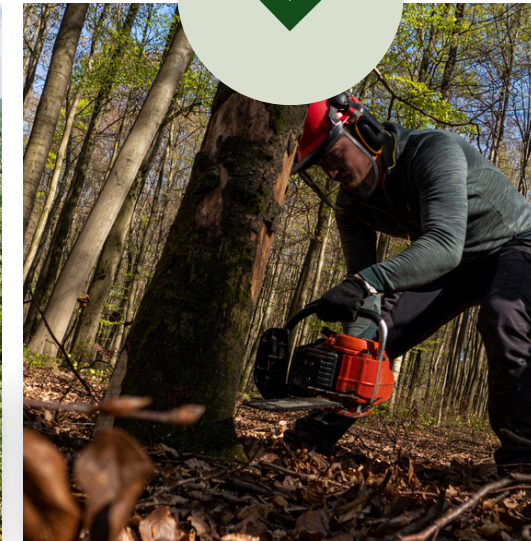

Our Services

> Supply & Installation of Trees

> Landscaping

> Tree Removal & Cutting

> Cleaning

> Khalas

> Sukkari

> Pygmy Date Palm

> Barhi